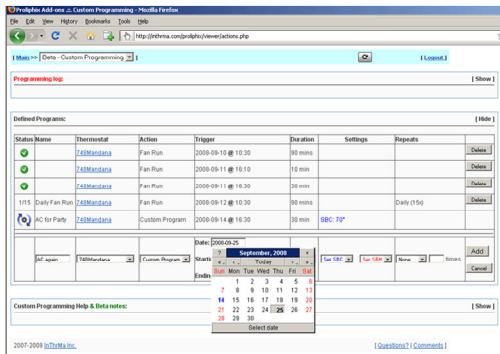

InThrMa.com & OurHomeSpaces.com

InThrMa.com Servers

Individual home control device information monitored and controlled by InThrMa

InThrMa.com

iPhone talks to the individual home control devices for status and control