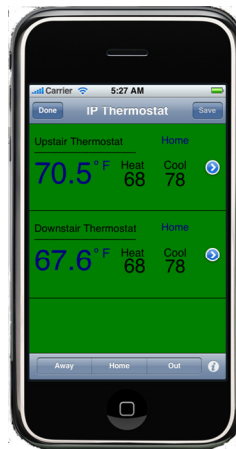

InThrMa.com & OurHomeSpaces.com

InThrMa.com Servers

Individual home control device information monitored and controlled by InThrMa

InThrMa.com

iPhone talks to the individual home control devices for status and control